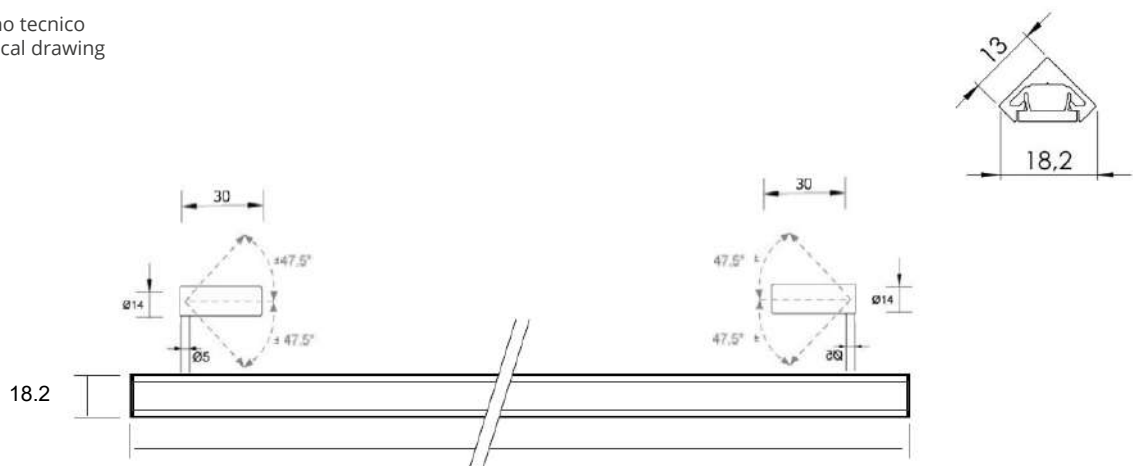

Body: extruded aluminium
Fixing: metal hooks
Installation: ceiling/recessed
Beam: diffuse + spot(15° - 20° - 30° -40°)
Power supply cable: cable 40 cm FROR fireproof 2 pole (2x0.5mm²) **Power supply:** voltage 350 mA
Maximum absorbed power body lighting: from 3 to 36w
Maximum absorbed power spot: from 1 to 14w (depends of number of spots)
Working temperature: -30°C ÷ +50°C
Weight: 100 gr/mt
Norms: products comply European norms

Disegno tecnico
Technical drawing

Lunghezza personalizzata
Customizable height